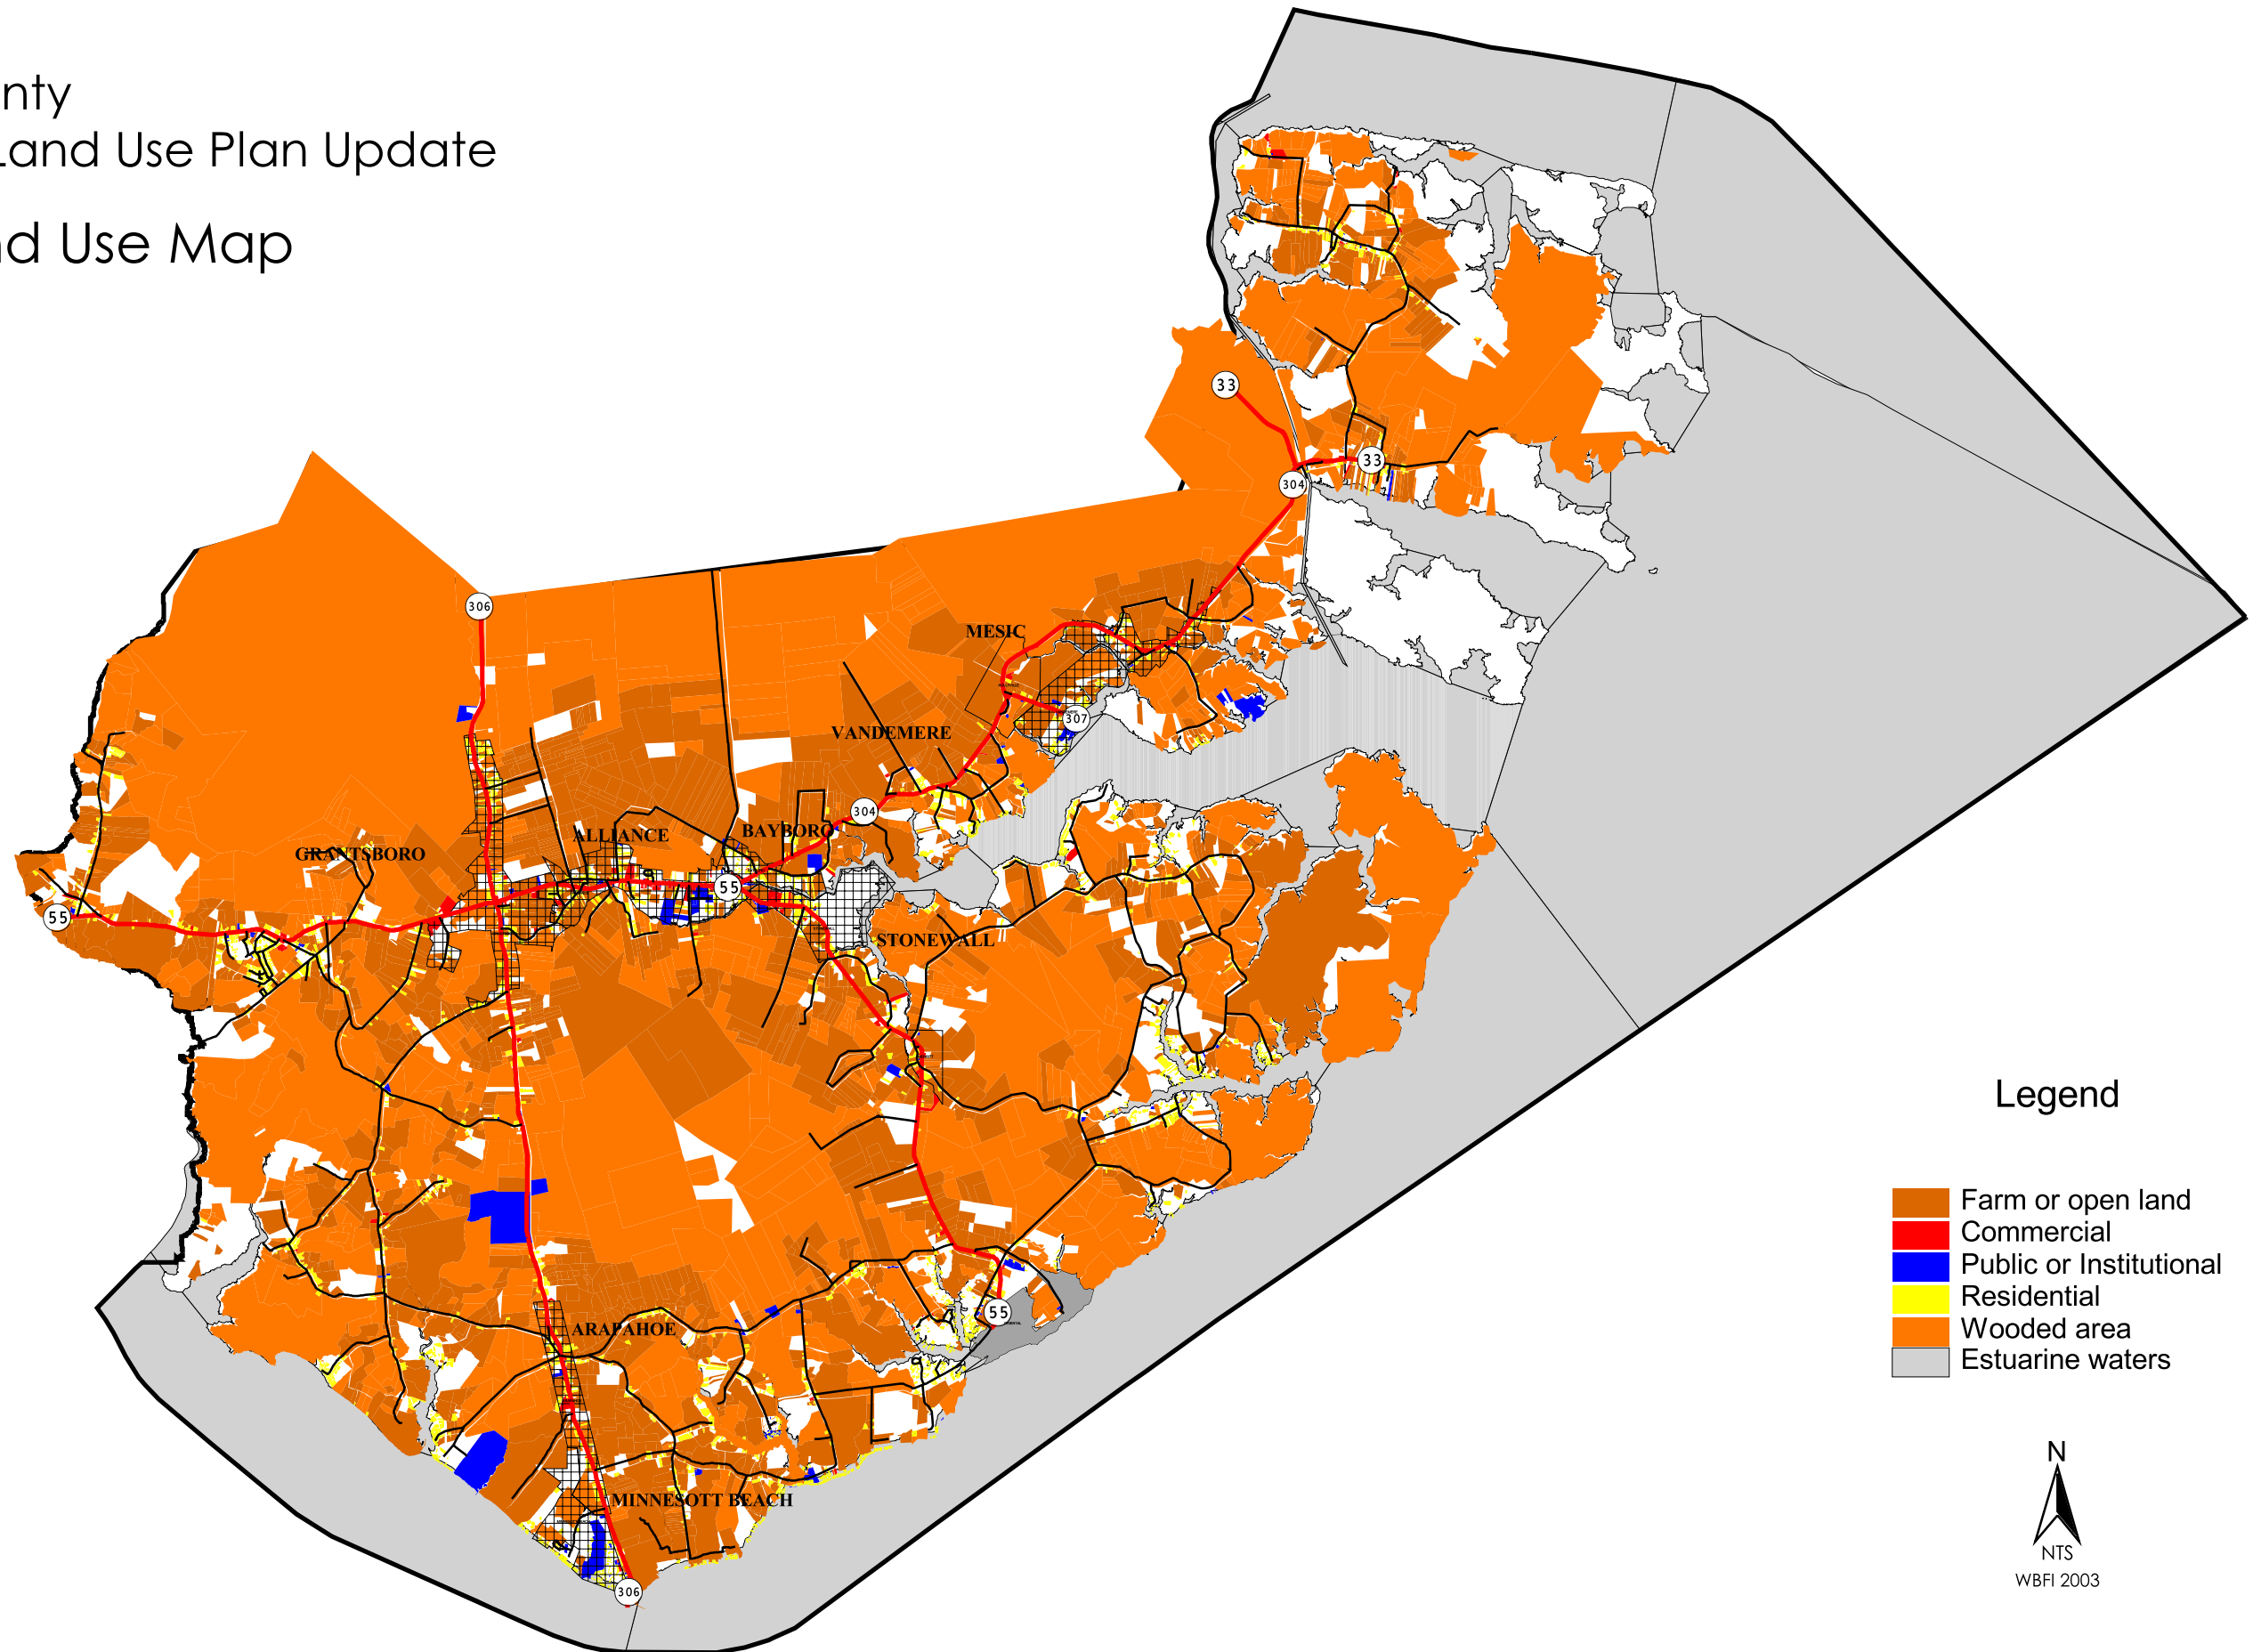

Pamlico County
Joint CAMA Land Use Plan Update
Existing Land Use Map

Legend

- Farm or open land
- Commercial
- Public or Institutional
- Residential
- Wooded area
- Estuarine waters

N
NTS
WBFI 2003