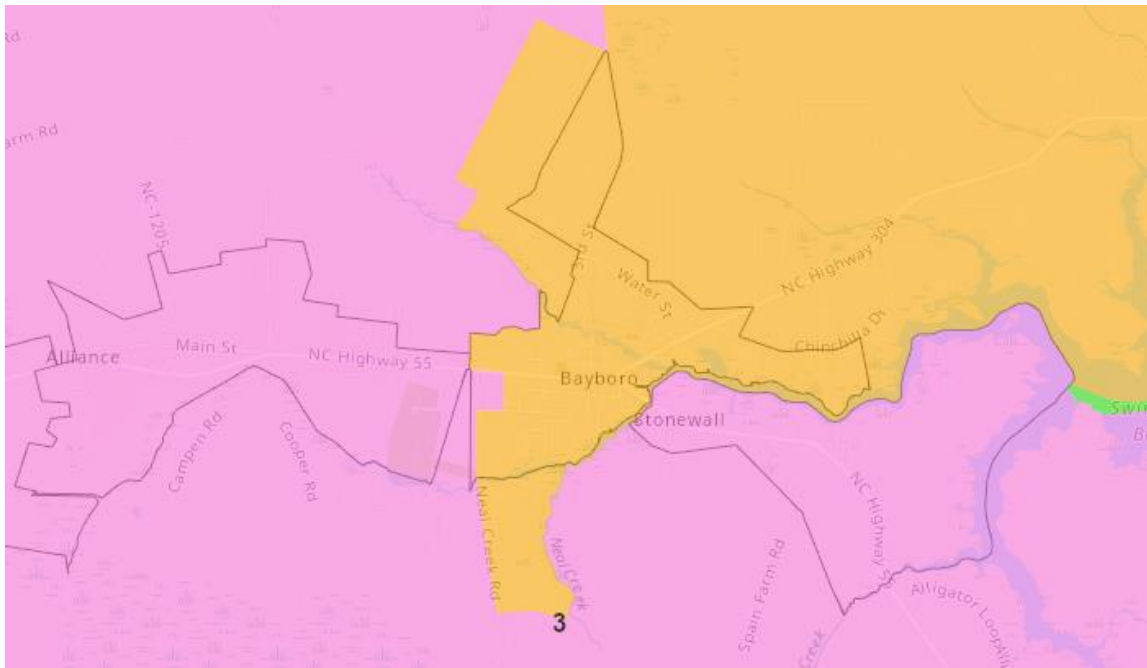

Pamlico Alternative A2

Bayboro/Stonewall closeup