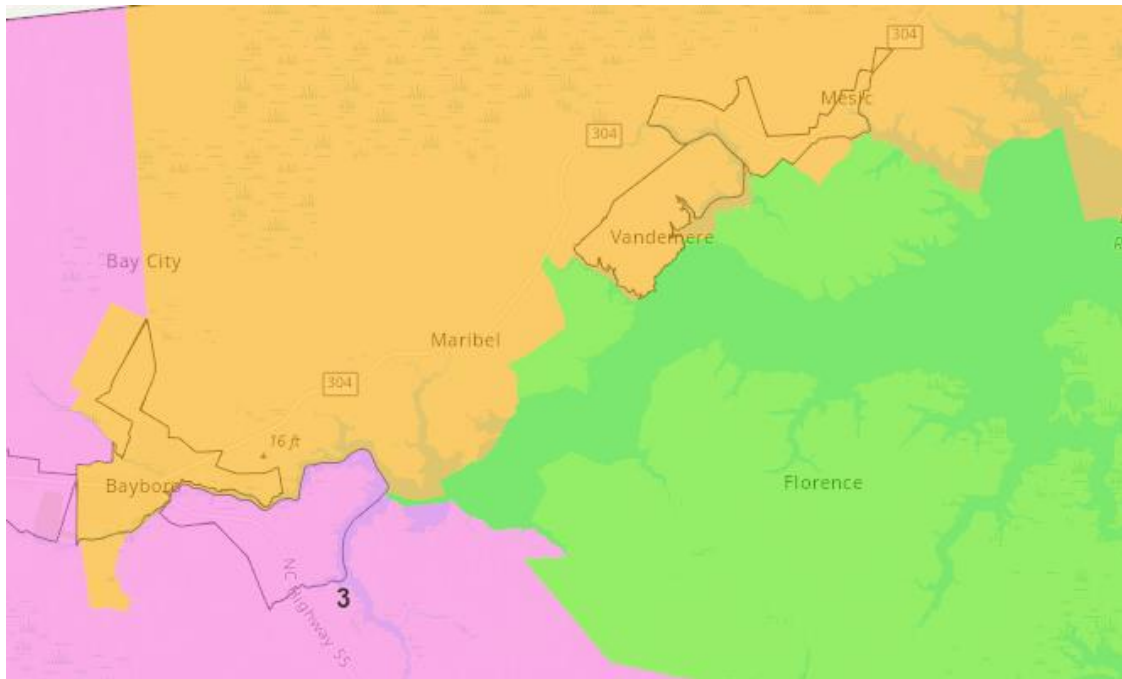

**Pamlico Alternative A3**

**Bayboro/Stonewall/Mesic/Vandemere closeup**